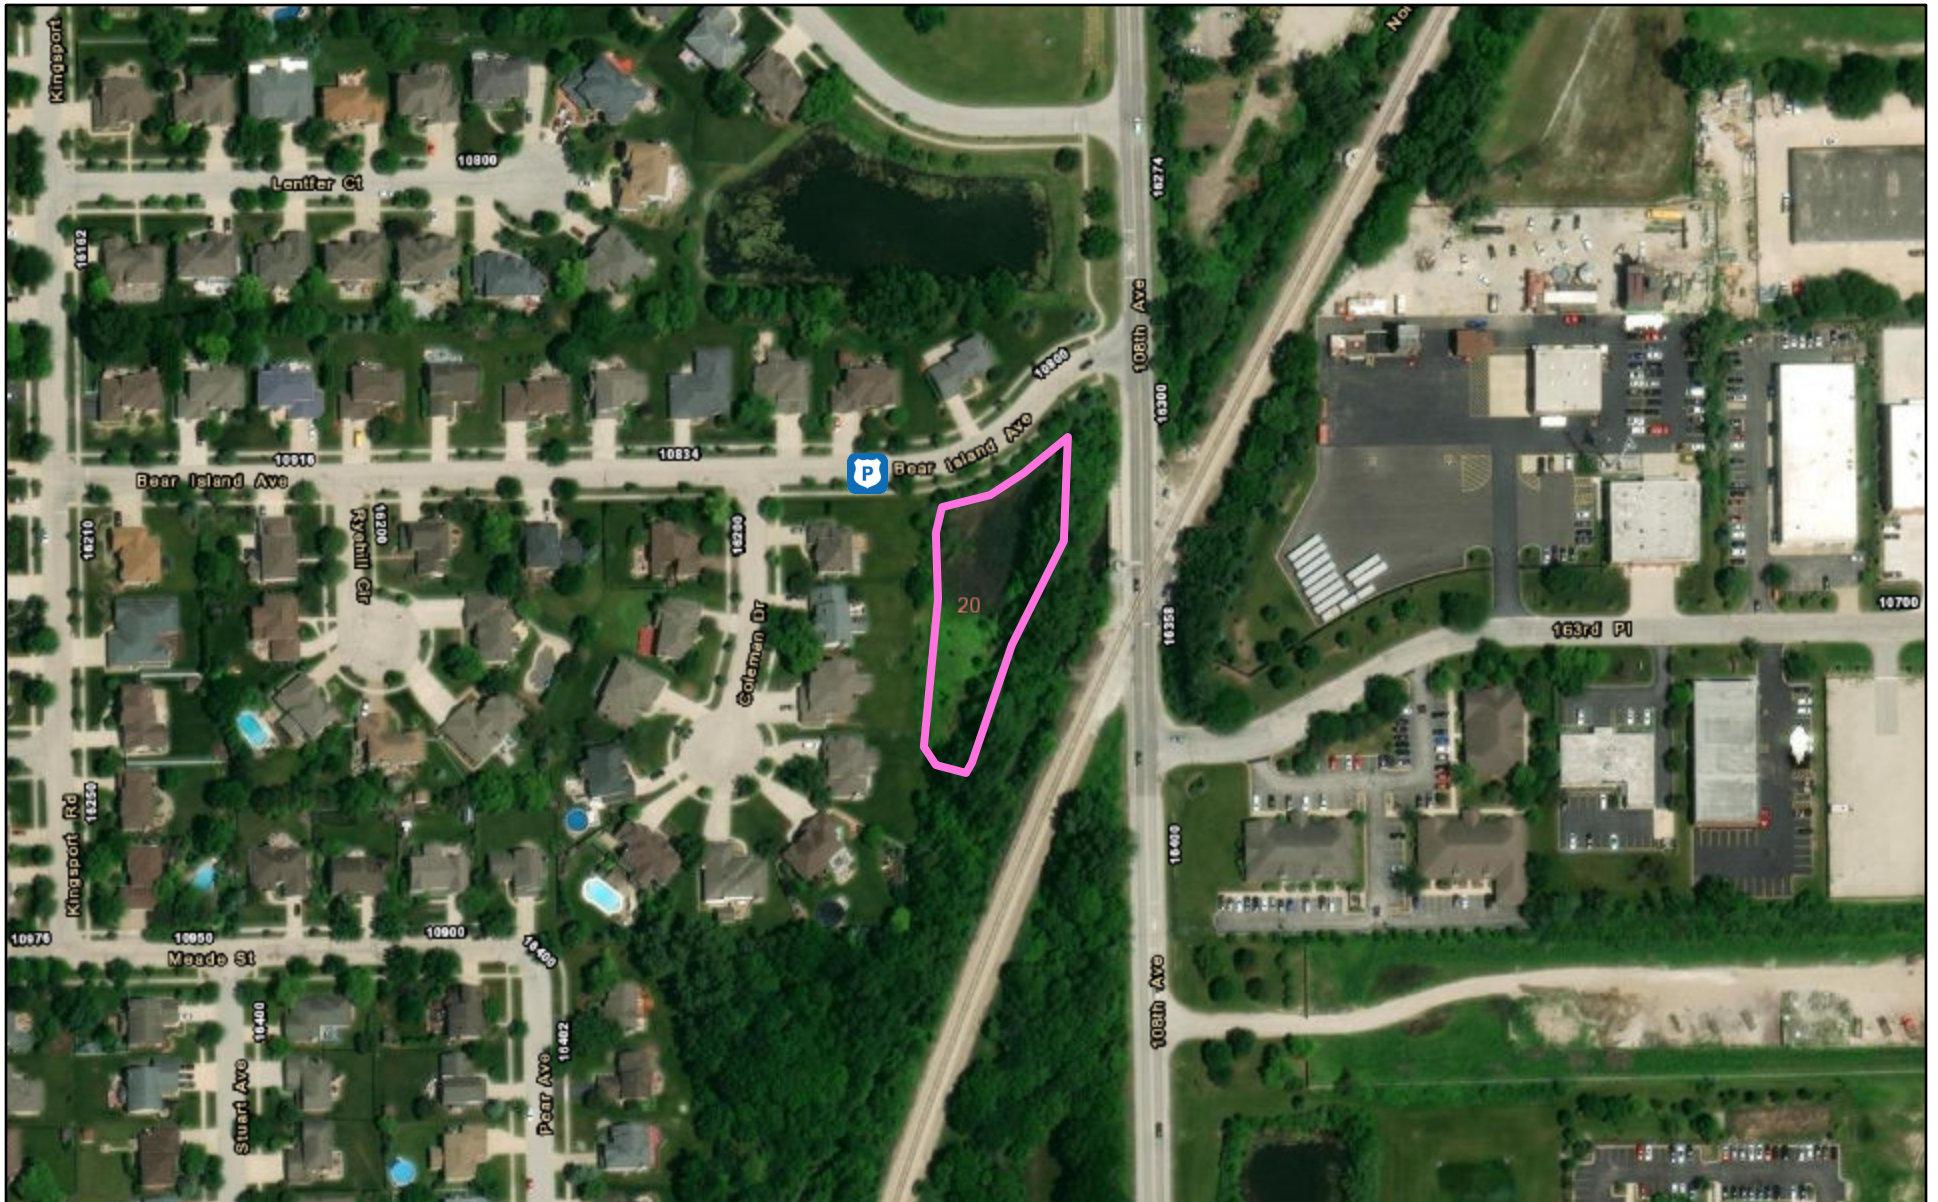

Kingsport Prescribed Burn

2/16/2024

General ER Point (Prescribed Burn)

Parking

General ER Outline (Prescribed Burn)

Burn Unit A

World Transportation

PLSS Section

PLSS Intersected

World Imagery

Low Resolution 15m Imagery

High Resolution 60cm Imagery

High Resolution 30cm Imagery

Citations

60cm Resolution Metadata

1:3,295

0 0.02 0.04 0.08 mi

0 0.03 0.07 0.13 km

Esri, HERE, iPC, County of Will, Maxar, Microsoft, Compiled by the Bureau of Land Management (BLM), National Operations Center (NOC), OC-530.