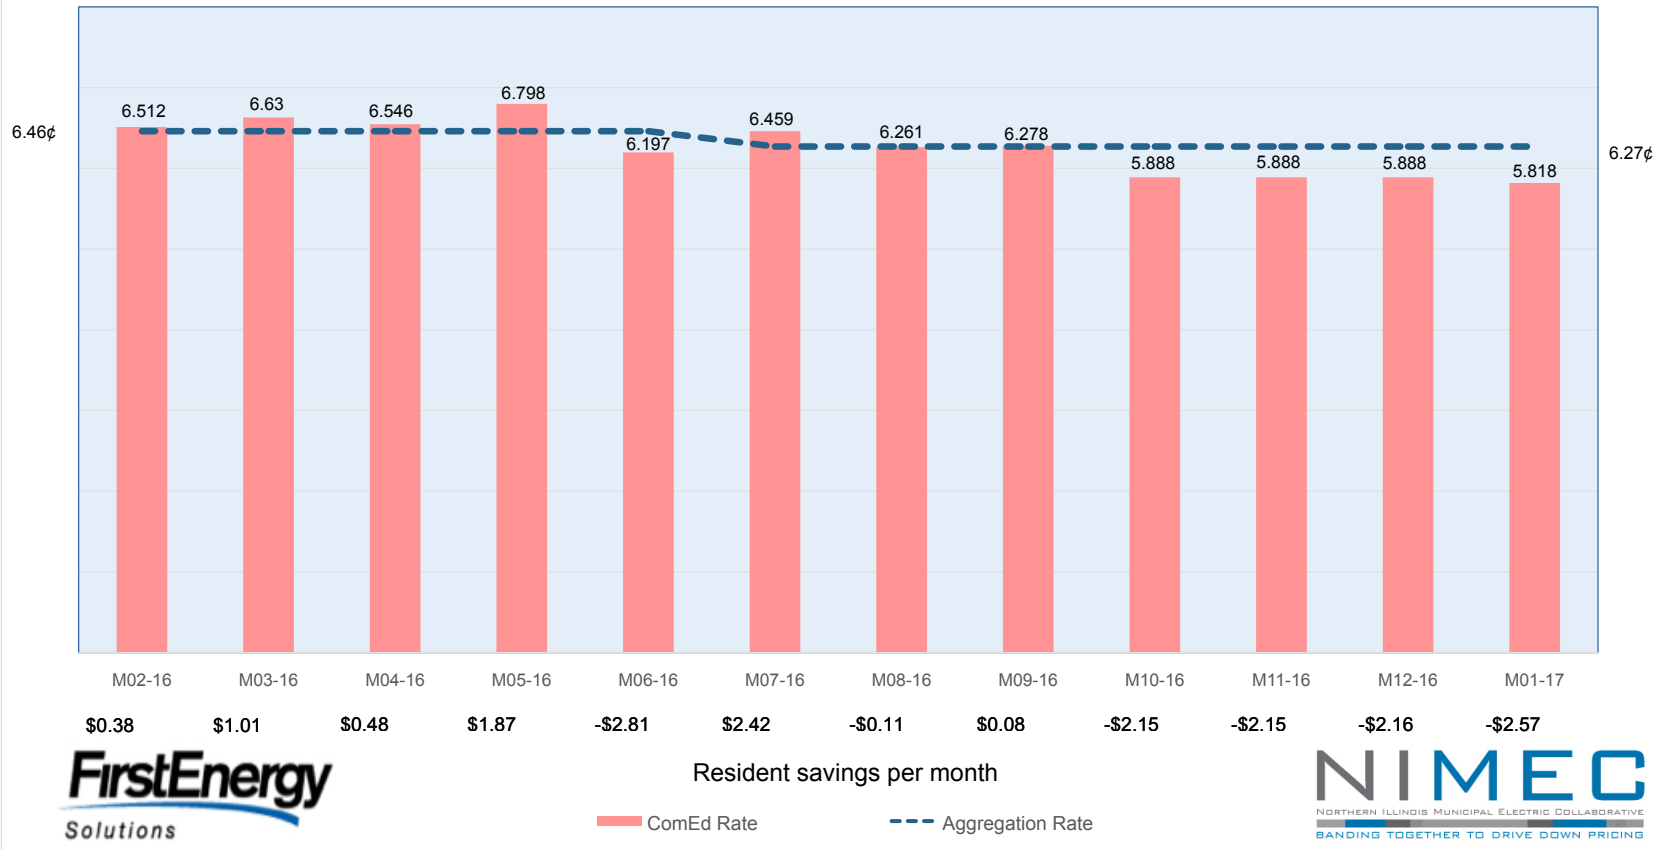

Orland Park vs ComEd Rate, Jan 2017

*ComEd rate includes supply, transmission, PEA

(Since 2012 inception)

Resident Savings: \$430

Community savings: \$8,170,278

ComEd Rate

Aggregation Rate