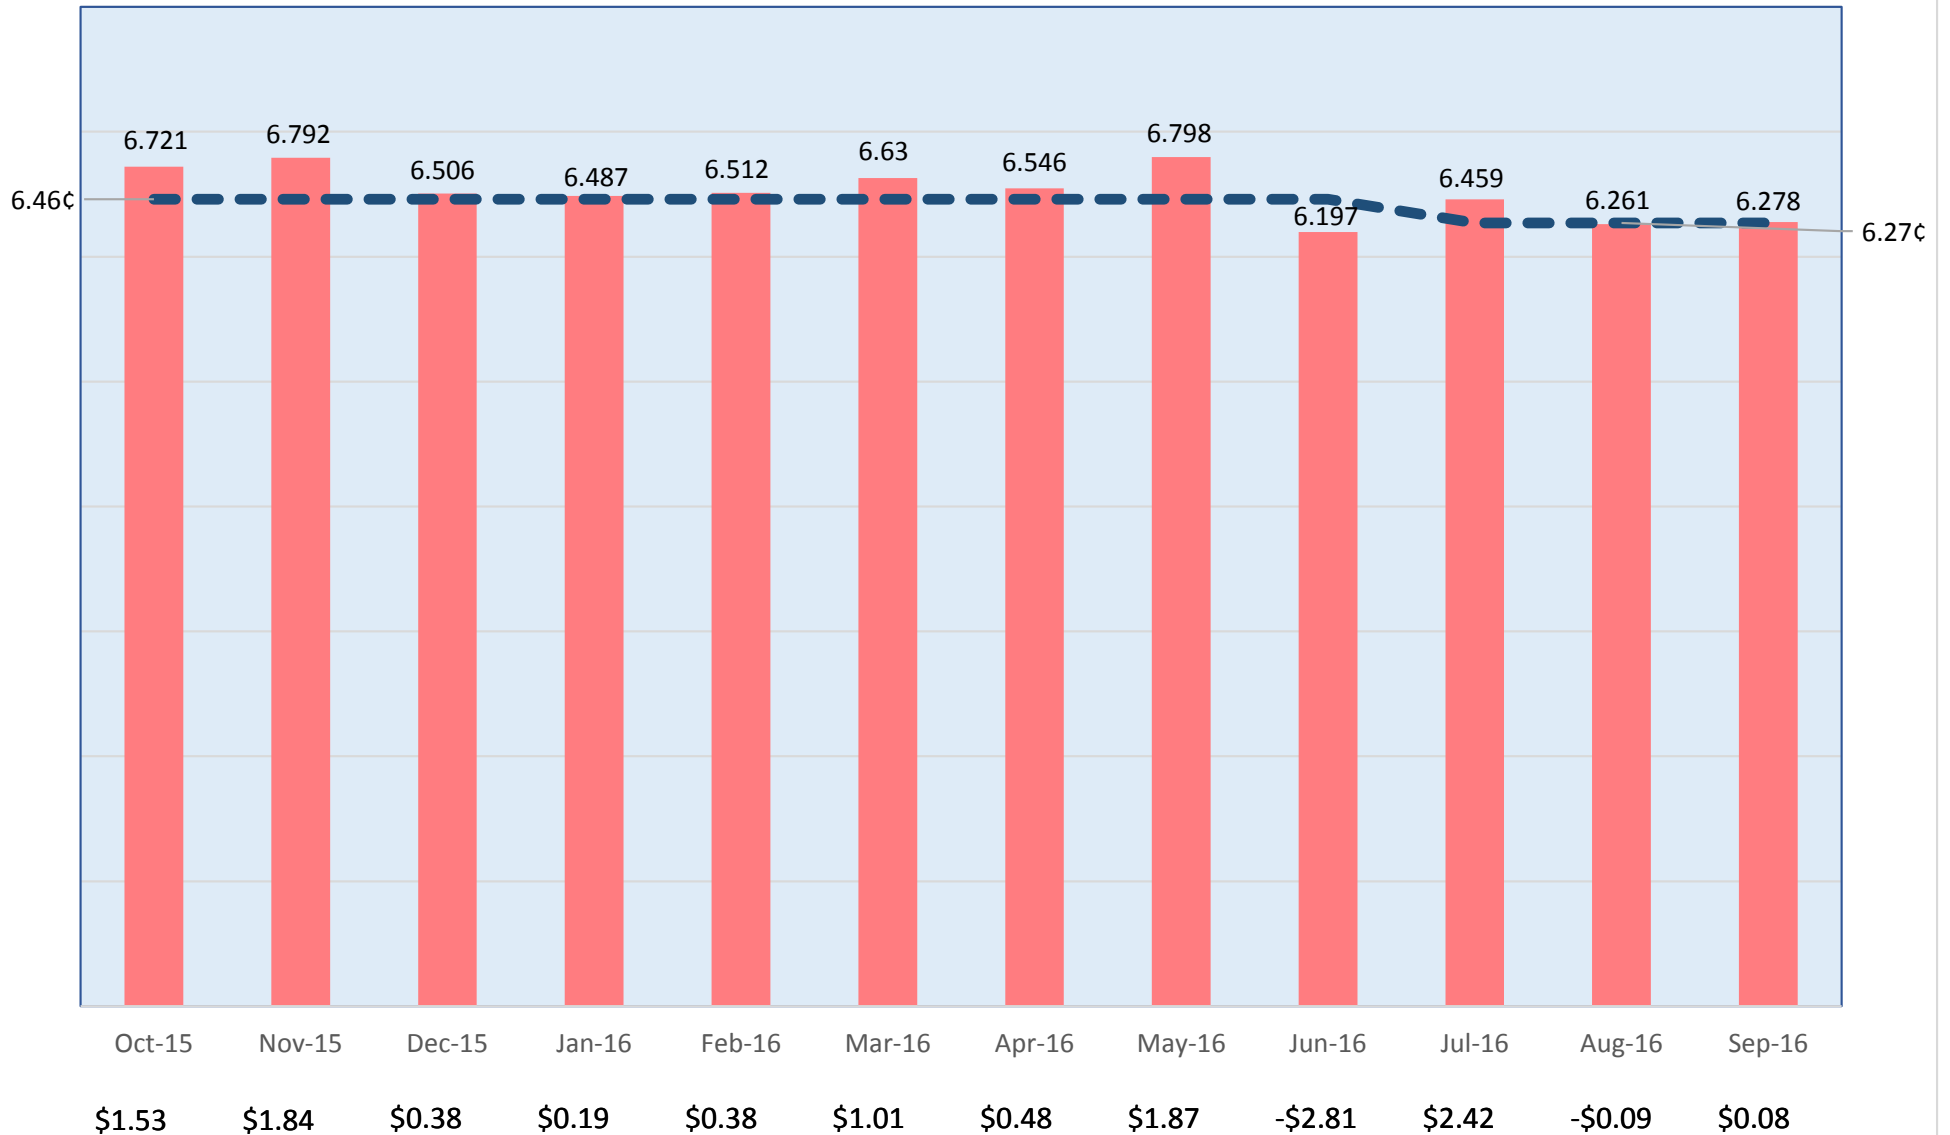

Orland Park vs ComEd Rate, Sep 2016

(Since 2012 inception)

Resident Savings: \$439

Community savings: \$8,330,457

*ComEd rate includes supply, transmission, PEA

Resident savings per month

ComEd Rate Aggregation Rate