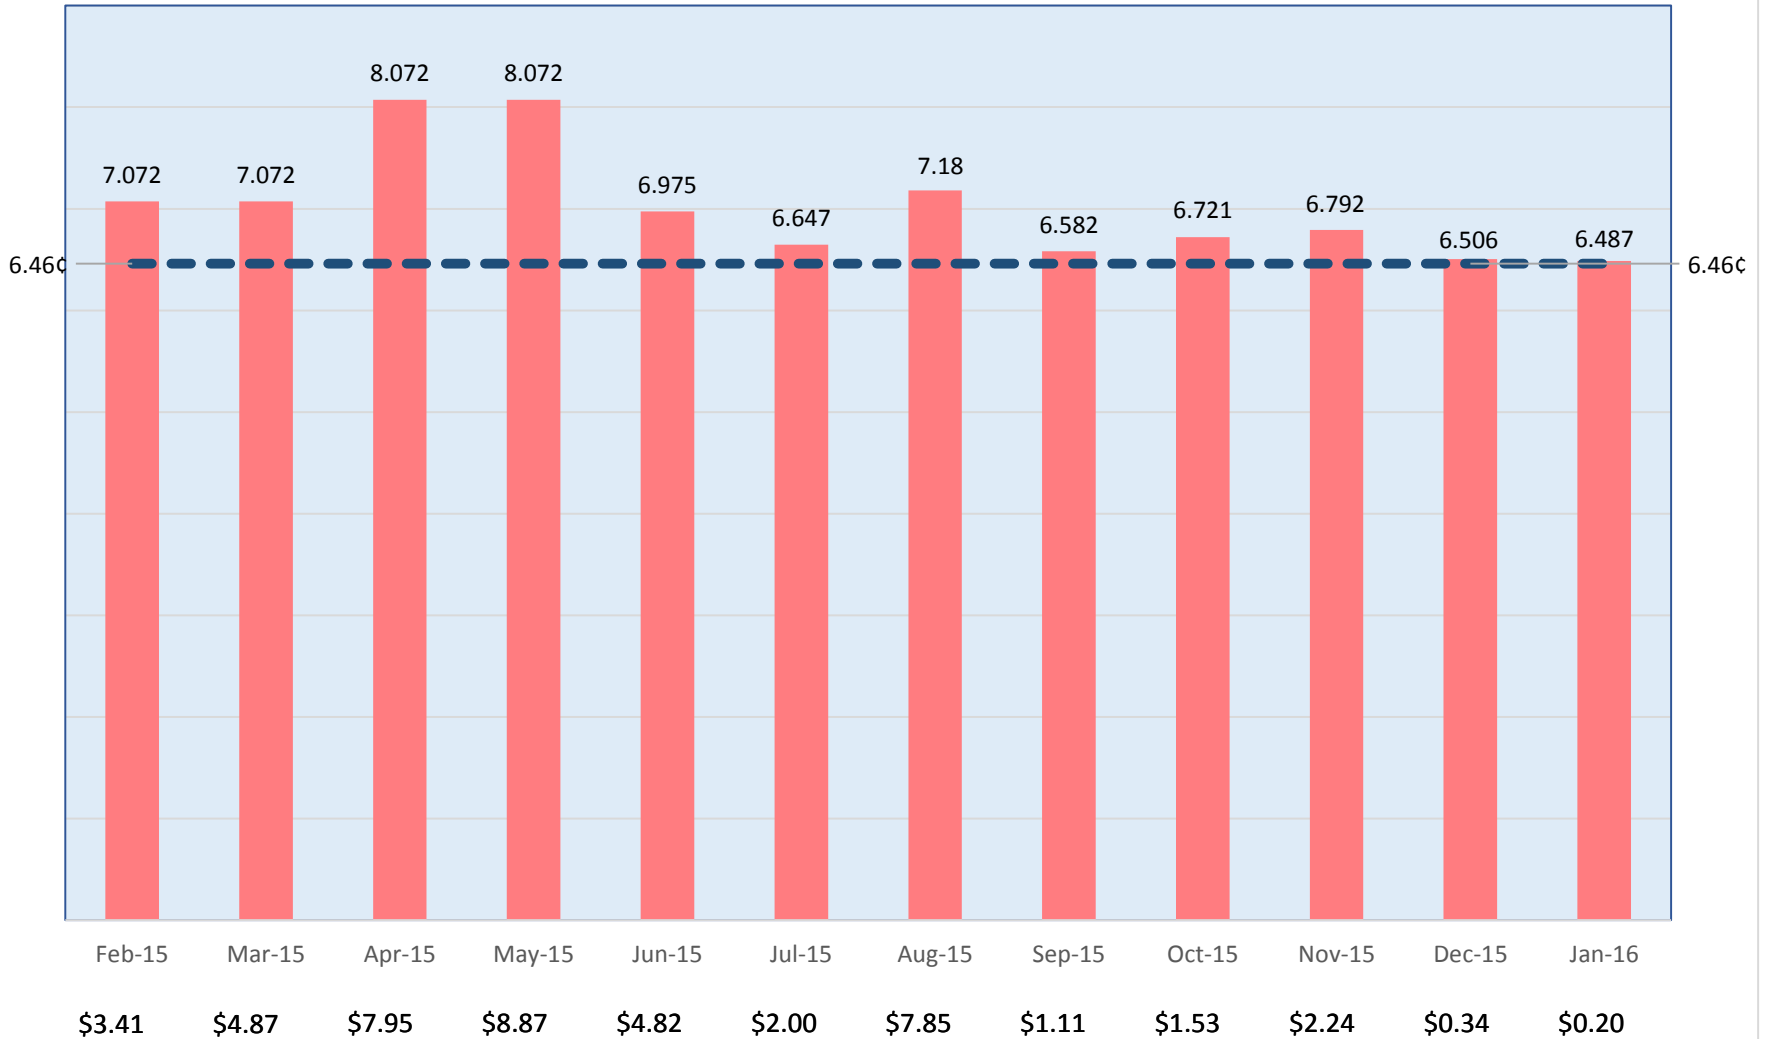

Orland Park vs ComEd Rate, Jan 2016

(Since inception)

*ComEd rate includes supply, transmission, PEA

Resident Savings: \$436
Community savings: \$8,275,576

Resident savings per month
■ ComEd Rate — Aggregation Rate