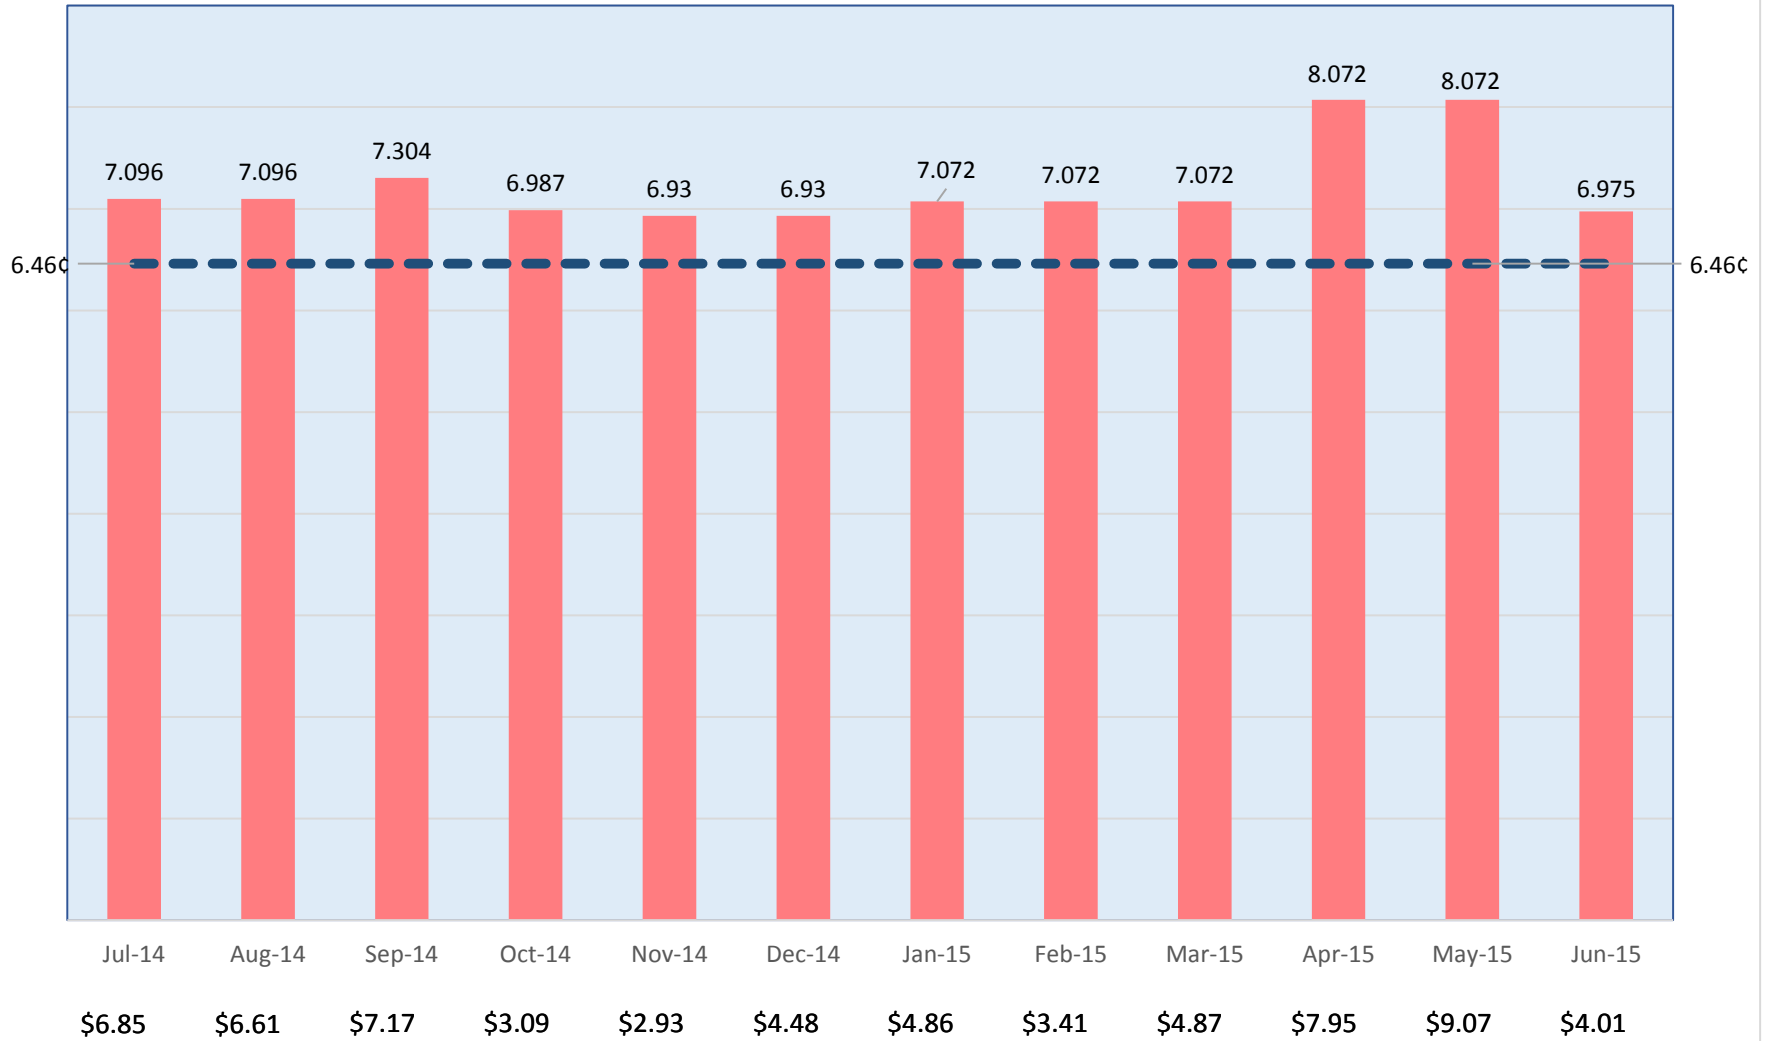

Orland Park vs ComEd Rate, Jun 2015

(Since inception)

Resident Savings: \$420

Community savings: \$7,915,384

*ComEd rate includes supply, transmission, PEA

Resident savings per month

█ ComEd Rate
 - - - Aggregation Rate