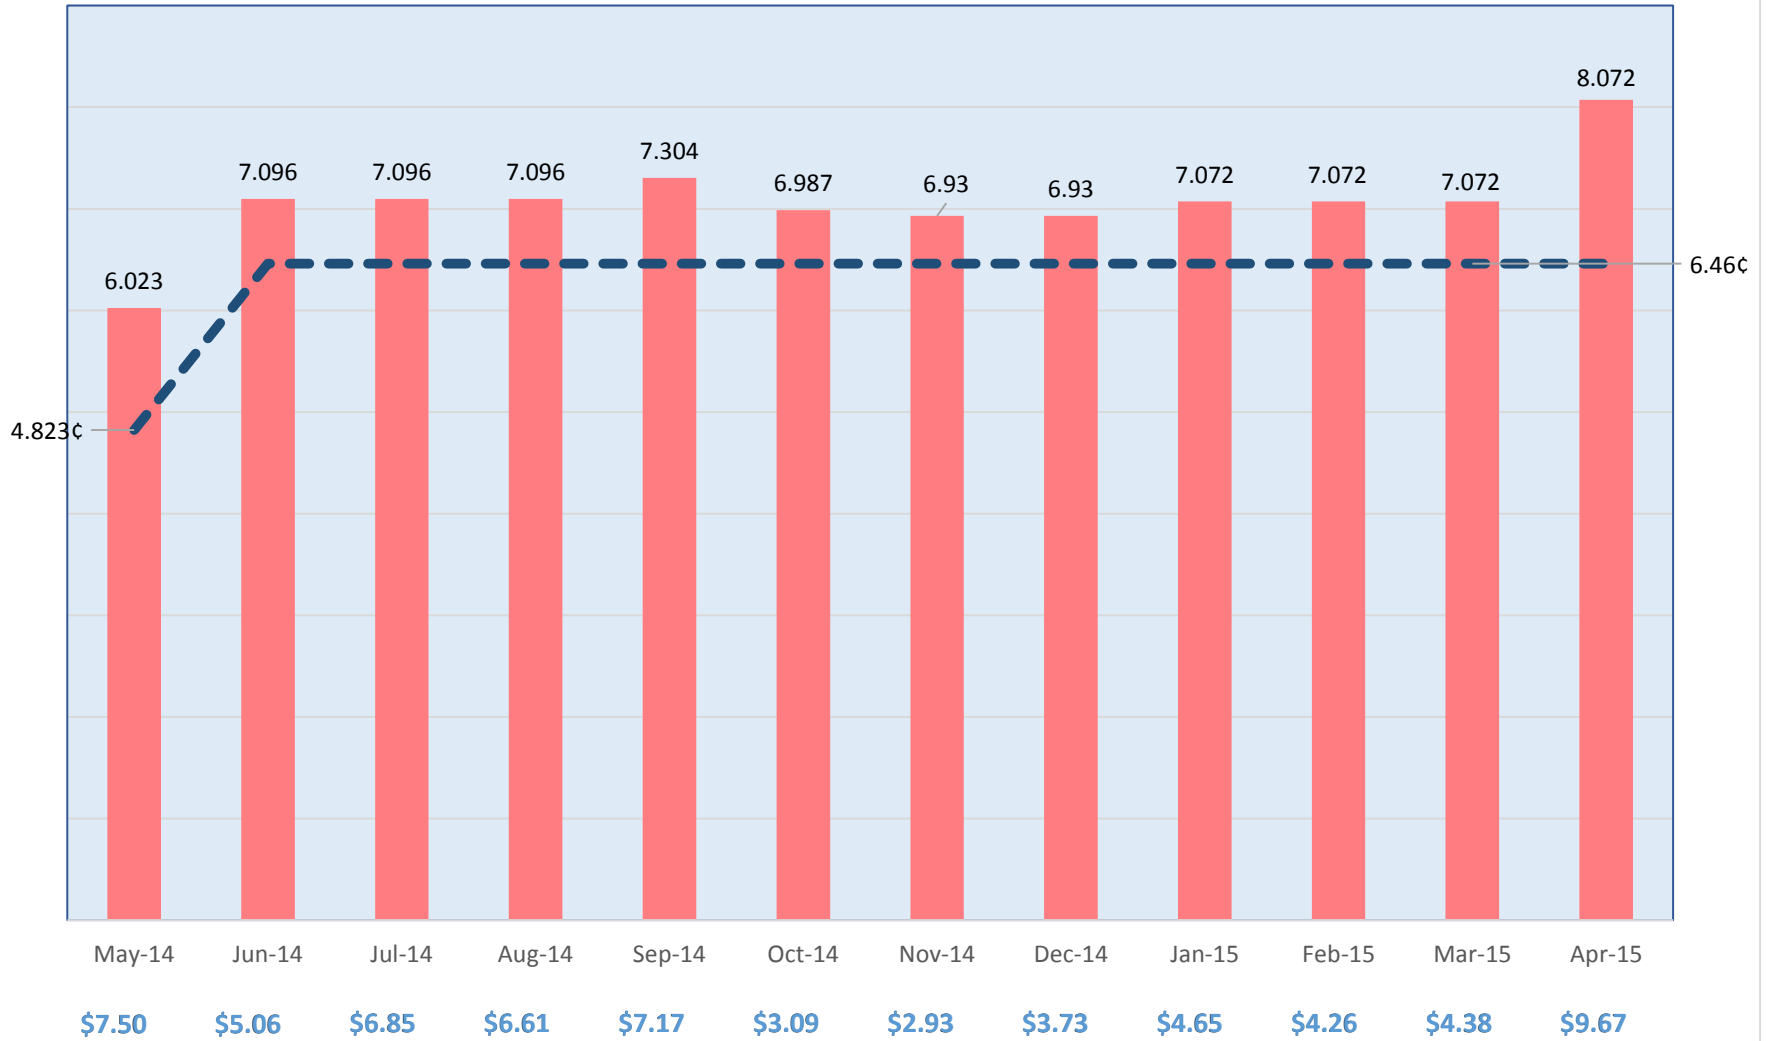

Orland Park vs ComEd Rate, Apr 2015

(Since inception)

Resident Savings: \$408

Community savings: \$7,696,744

*ComEd rate includes supply, transmission, PEA

Resident savings per month

■ ComEd Rate
 - - - Aggregation Rate