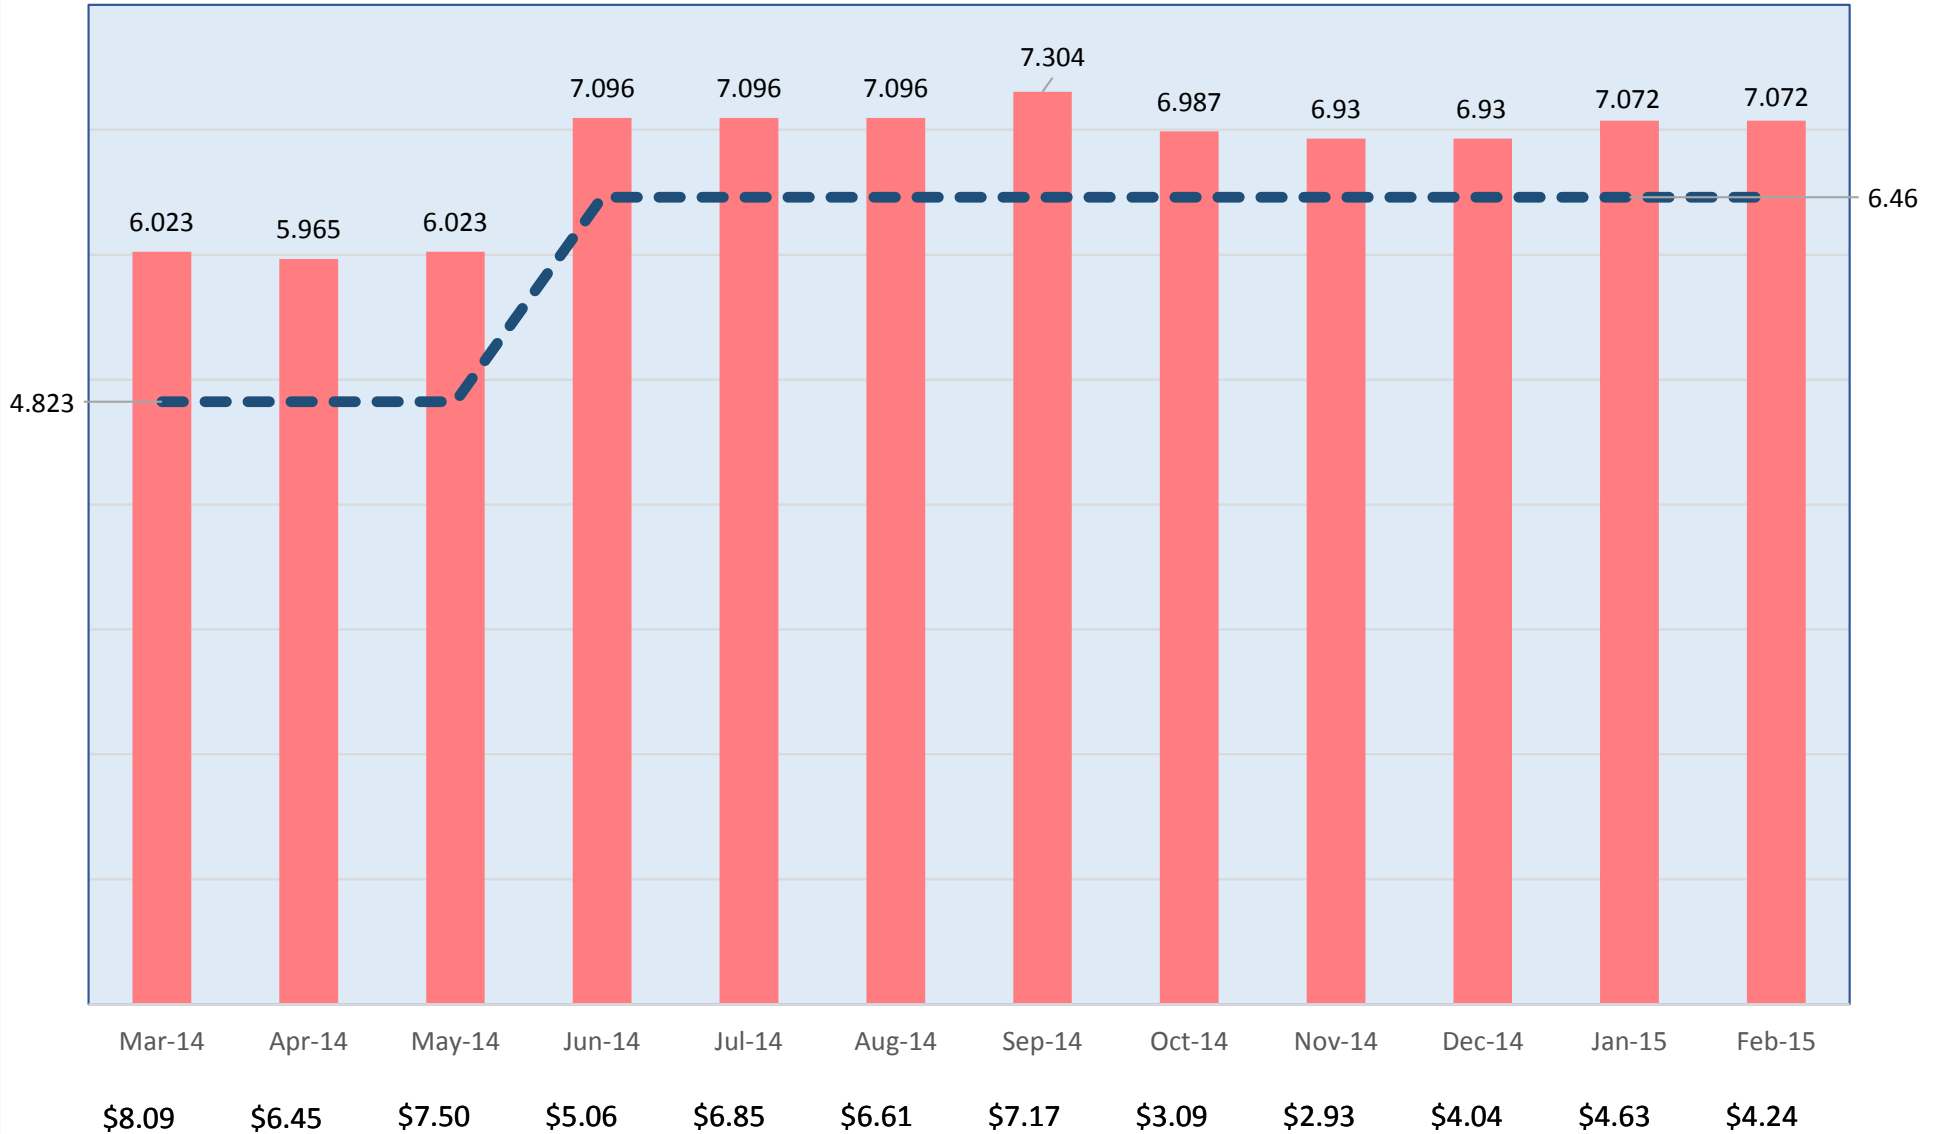

Orland Park vs ComEd Rate, Feb 2015

(Since inception)

Resident Savings: \$394

Community savings: \$7,449,112

*ComEd rate includes supply, transmission, PEA

Resident savings per month

ComEd Rate Aggregation Rate