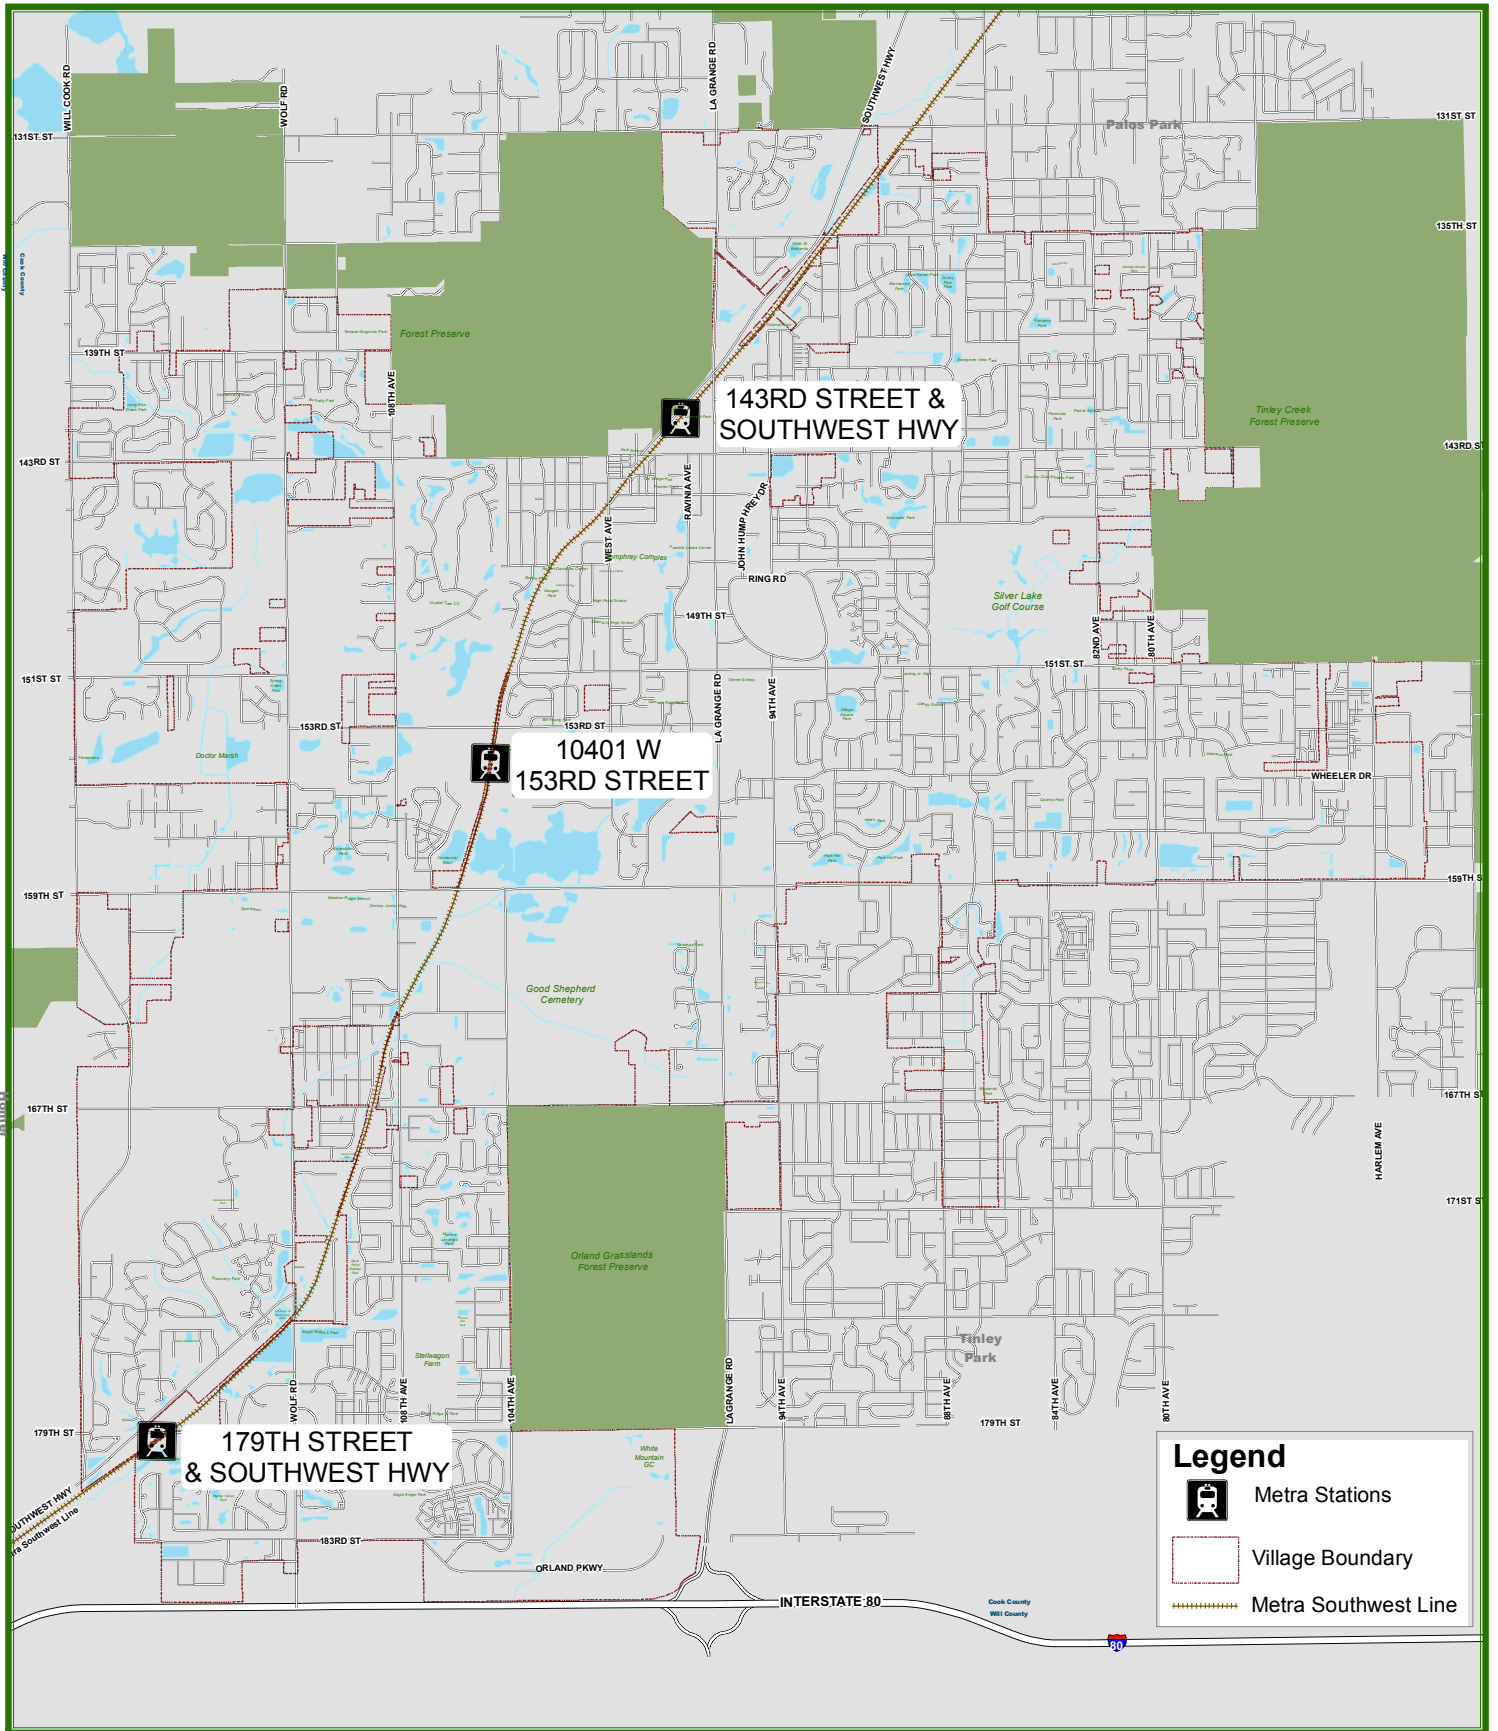

Village of Orland Park Commuter Lot Map

Development Services
Village of Orland Park

0 0.3 0.6 Miles

1 inch equals 0.9 miles

Last Updated on 03/12/2008